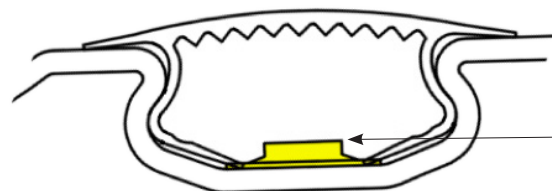

## › DeltaTrim Skylight

TOP

LED 9004

BOTTOM

LED 9005

## › DeltaOrb Skylight

TOP

LED 9012

BOTTOM

LED 9005

Lens Cap Receiver

## › Delta Lens Cap

LED 9014

LED Strip