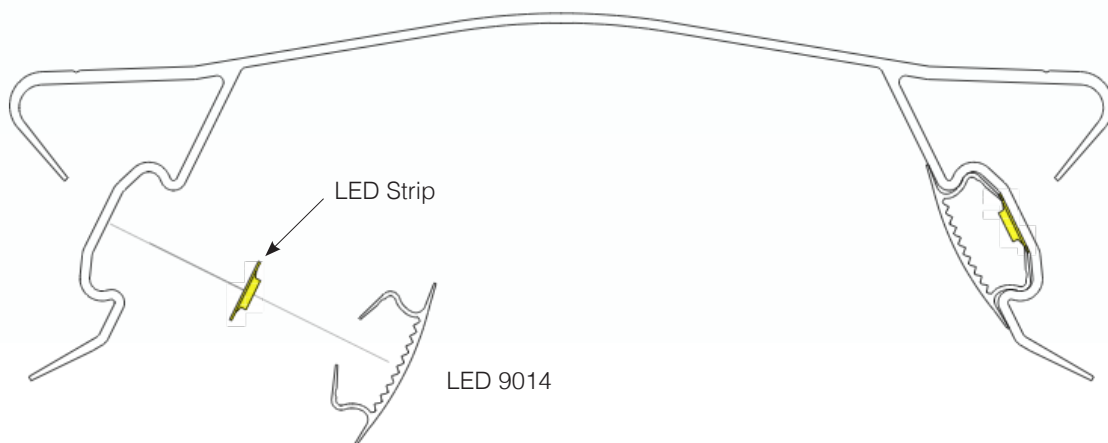

PRODUCT COMPONENTS

	DeltaSingle	DeltaTrim	DeltaOrb
SKYLIGHT COMPONENTS			
TOP EXTRUSION	•	•	•
BOTTOM EXTRUSION		•	•
LENS CAPS	•	•	•
CONNECTORS	•	•	•
FOAM ENDS	•	•	•
LED COMPONENTS			
LED STRIPS	•	•	•
POWER DRIVER	•	•	•
CONTROLLER / REPEATER	•	•	•
CONNECTORS	•	•	•
REMOTE CONTROL	•	•	•

DeltaSingle Skylight

LED DPP1300_SL

Version Date: 10.10.2018